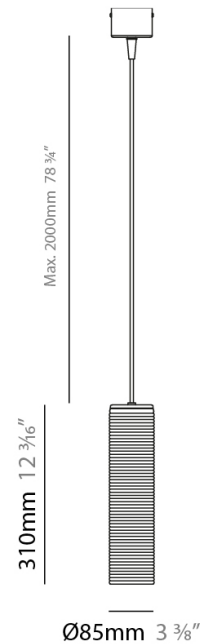

PROJECT	
TYPE	
NOTES	
QUANTITY	
DATE	

CLIO SUSPENSION

D81549-BLK-AMB

GENERAL

Series: Ladies
Subseries: Clio
Brand: Panzeri
Division: Design
Mounting Type: Suspension
Mounting Location: Ceiling
Subcategory: Pendant

PHYSICAL

Shape: Cylinder
Diameter (mm): 85
Diameter (in): 3 3/8
Height (mm): 310
Height (in): 12 3/16
Max. Overall Height (mm): 2310
Max. Overall Height (in): 90 15/16
Light Distribution: Direct
Weight (kg): 1.20
Weight (lbs): 2.64
Diffuser: Amber Blown Glass
Holder Finish: Black
Fixture Material: Glass / Aluminum
Cable Details: 2200mm / 86 5/8" Cable

ELECTRICAL

Number of Lamps: 1
Lamp Type: LED Retrofit
Lamp Shape: A19
Bulb Included: Bulb Not Included
Max. Wattage Per Lamp (W): 7
Lamp Base: E26
Input Voltage (V): 120

LED

OPTICAL

RATINGS AND CERTIFICATIONS

Certified By: CSA Certified to UL and CSA Standards
IP rating: IP20