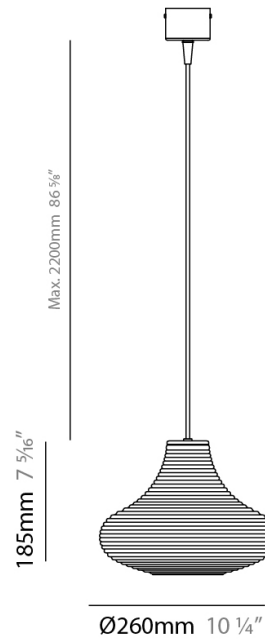

EMMA SUSPENSION

D81539-BLK-AMB

GENERAL

Series: Ladies
Subseries: Emma
Brand: Panzeri
Division: Design
Mounting Type: Suspension
Mounting Location: Ceiling
Subcategory: Pendant

PHYSICAL

Shape: Abstract
Diameter (mm): 260
Diameter (in): 10 1/4
Height (mm): 185
Height (in): 7 5/16
Max. Overall Height (mm): 2385
Max. Overall Height (in): 93 7/8
Light Distribution: Direct
Weight (kg): 1.45
Weight (lbs): 3.19
Diffuser: Amber Blown Glass
Holder Finish: Black
Fixture Material: Glass / Aluminum
Cable Details: 2200mm / 86 5/8" Cable

ELECTRICAL

Number of Lamps: 1
Lamp Type: LED Retrofit
Lamp Shape: A19
Bulb Included: Bulb Not Included
Max. Wattage Per Lamp (W): 7
Lamp Base: E26
Input Voltage (V): 120

LED

OPTICAL

RATINGS AND CERTIFICATIONS

Certified By: CSA Certified to UL and CSA Standards
IP rating: IP20